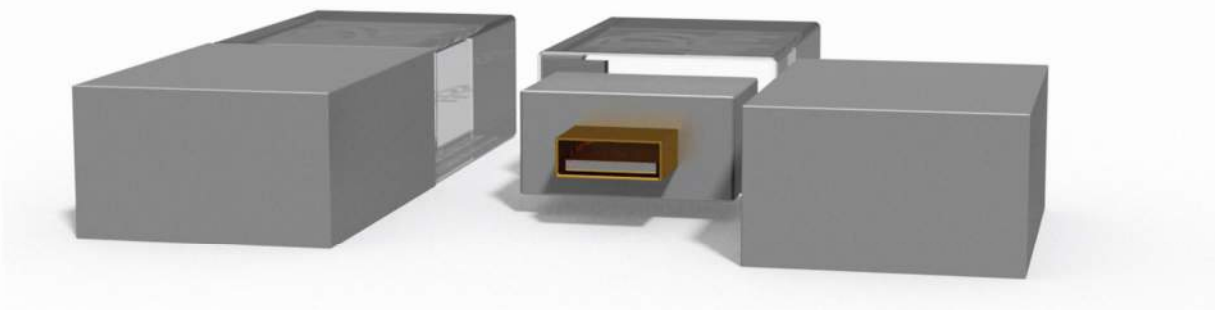

LOGO KEY RING

This stainless steel key ring is shaped like the Rolls Royce logo

GLASS 8GB USB STICK

APPAREL

Transparent Glass crystal LED USB flash drive, when usb flash drive plug into computer, When the USB is inserted into the socket the Rolls Royce logo will be lighted due to LED inside usb flash drive. With a 8gb compactity it is perfect for use at the office or at home.