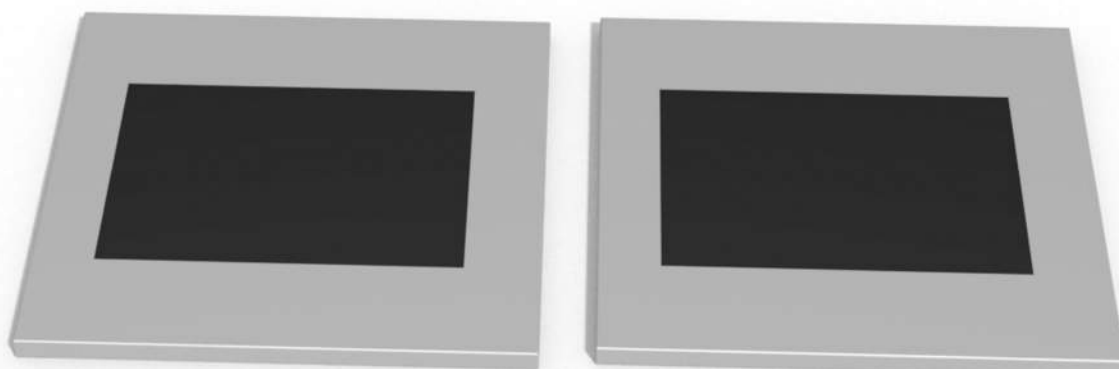

These stylish coasters are specially designed for Rolls Royce, they are made using a CNCed aluminium with a glass section in the centre of the coaster