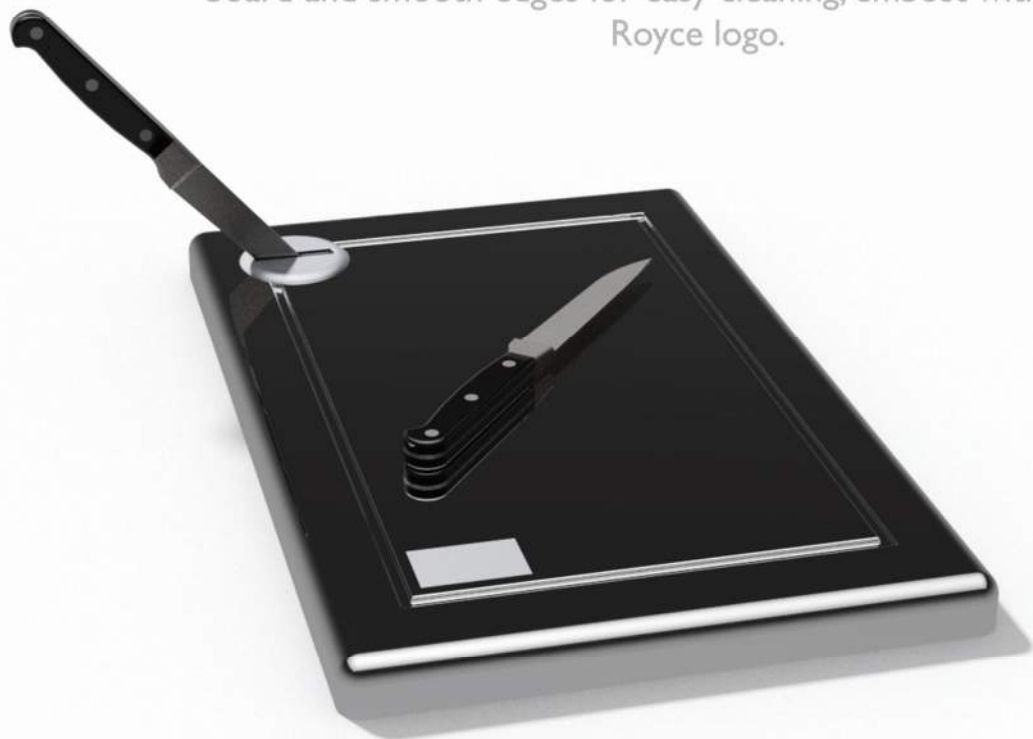

The interior of the box is embost in blue leather and holds 5 cigars.

HOME

ALUMINIUM CHOPPING BOARD

Custom handmade cutting board made from Aluminium, with a Knife holder located on the left of the board. CNCed detail in the top of the board and smooth edges for easy cleaning, embost with the Rolls Royce logo.