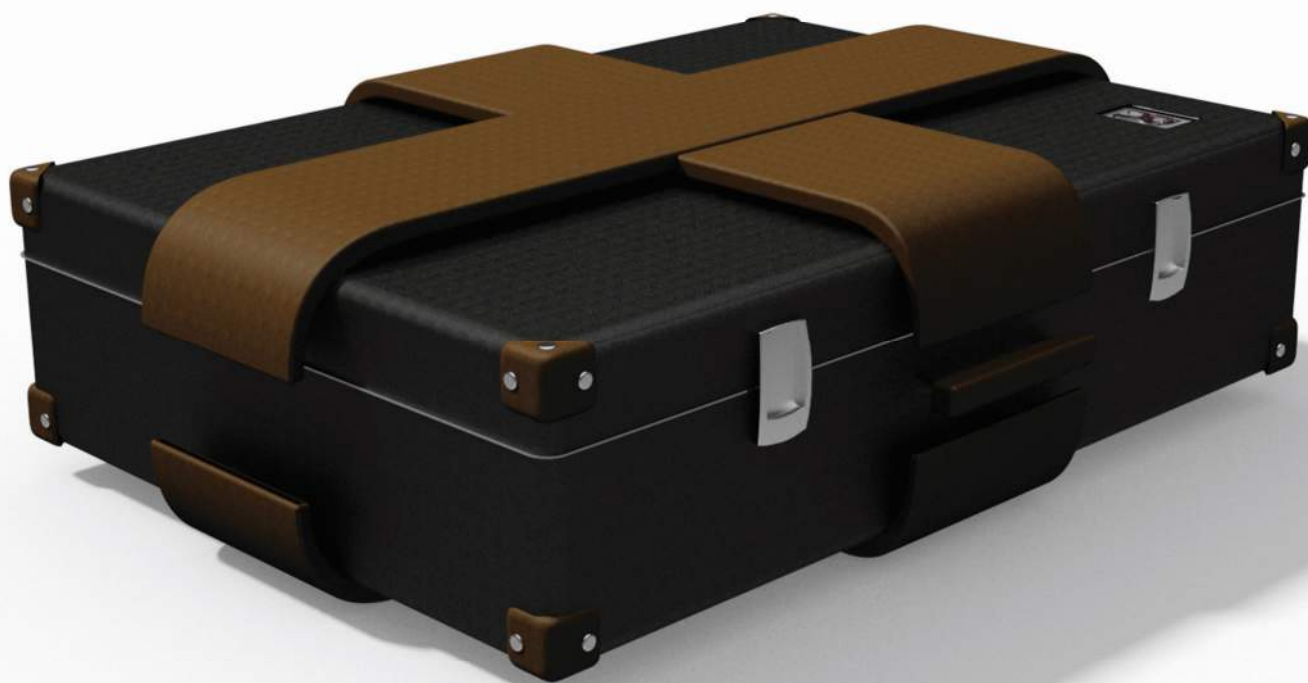

LUGGAGE

BRIEFCASE