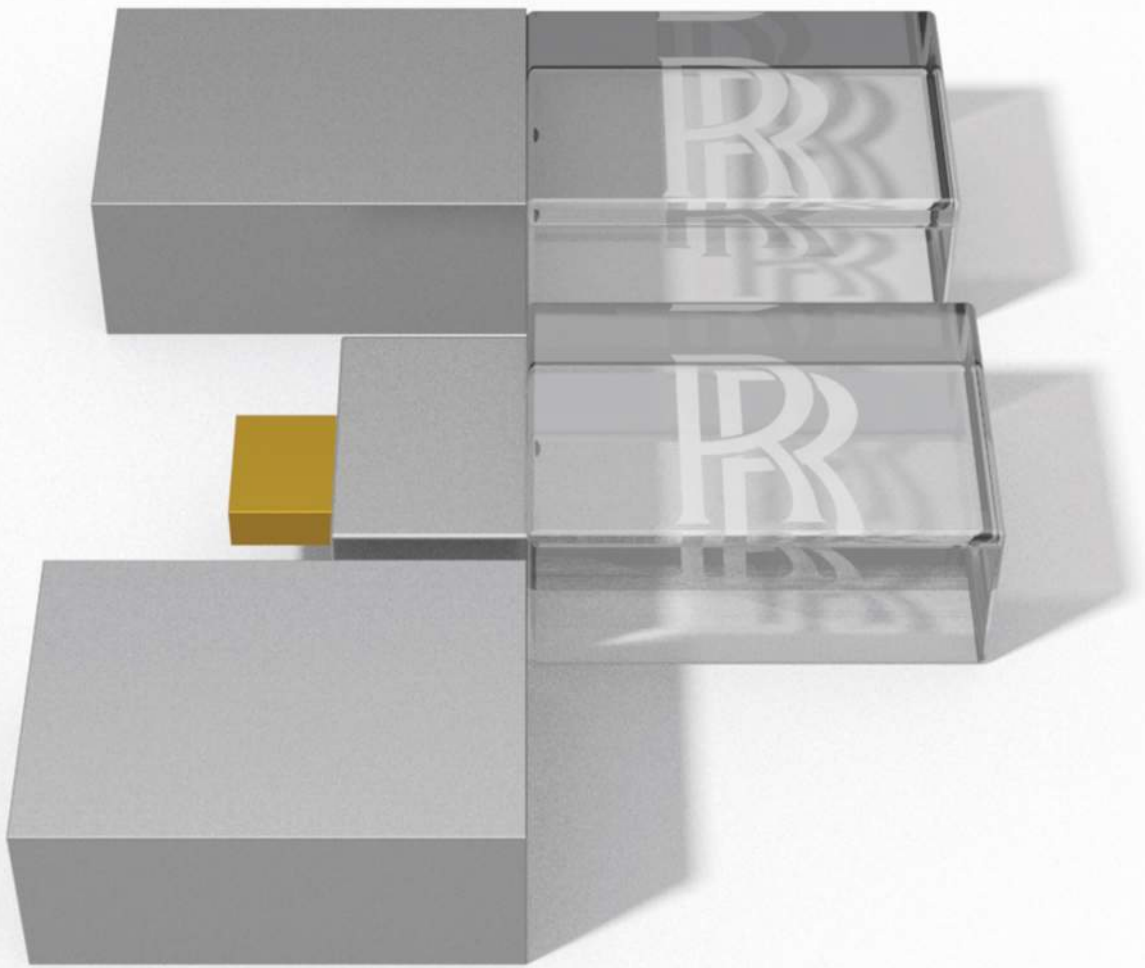

GLASS 8GB USB STICK