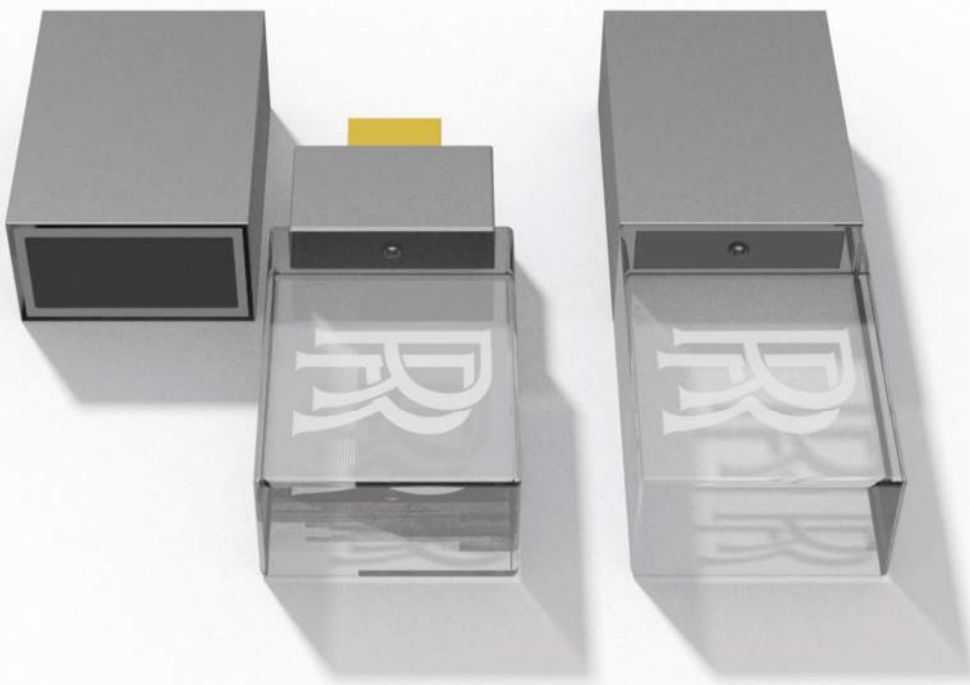

APPAREL

Iphone 6s

Rolls Royce are offering a range of bespoke
Apple Iphone 6s, available in 5 colour

Blue
Black
Bronze
Red
White

With 3D Touch, Live Photos, 7000 series alu-
minium, A9 chip, advanced cameras, 4.7-inch
Retina HD display and so much more, you'll see
how with iPhone 6s, the only thing that's
changed is everything.

LOGO KEY RING

This stainless steel key ring is shaped like the Rolls Royce logo

GLASS 8GB USB STICK

APPAREL

Transparent Glass crystal LED USB flash drive, when usb flash drive plug into computer, When the USB is inserted into the socket the Rolls Royce logo will be lighted due to LED inside usb flash drive. With a 8gb compactity it is perfect for use at the office or at home.

DRR

LUGGAGE

LUGGAGE

SUITCASES

Rolls Royce waterproof suitcase with combination lock.

Available in seven different colours and available
in 20, 24 & 28 Inches
can be brought separately in a set of three.

Description: